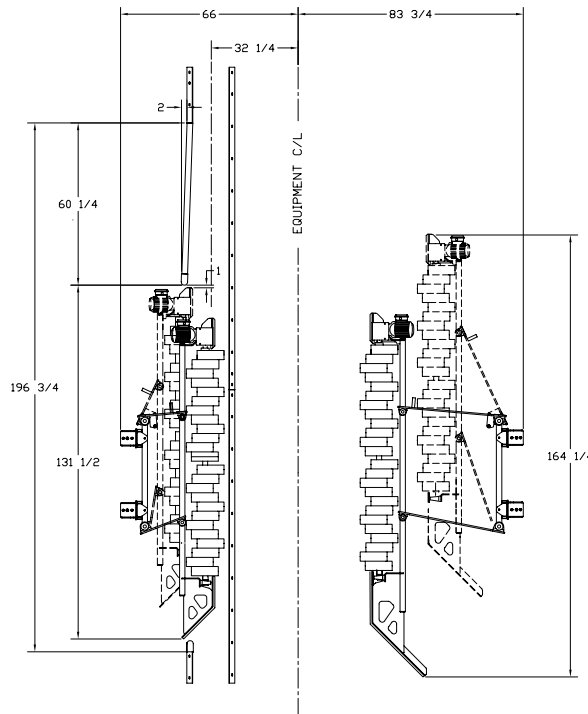

Tires That Turn A Profit

What's Included:

- Maintenance-free, Pro-Coat finish
- Stainless-steel hardware
- Electric drive
- Individually controlled side pressure
- One-year manufacturer warranty

Technical Data

Electric Motor:

- IP-65 electric motor
- 0.5kW/1HP each
- 3 phase—208/230/460 VAC 60 Hz
- 159 RPM

Pneumatics:

- 1/4" (6.35 mm) cyl. lines
- 0.5 CFM (0.014m³/min)
- Supply 50PSI (3.4 bar)

Control Voltage:

- 24 VAC control voltage signal OR
- 110 VAC control voltage signal

Affordable, Unbeatable Car Wash Equipment

For more than 30 years, MacNeil Wash Systems has provided superior car wash equipment to the tunnel car wash industry, automotive dealers, fleet and rental markets. Our turnkey systems, profit-boosting add-ons and cost-effective retrofits deliver a consistently superior clean with lower maintenance, higher throughput and greater revenue opportunity. Today, MacNeil equipment is more affordable than ever. Put us to the test.

MacNeil reserves the right to revise designs, make corrections, add or delete features and change specifications at any time without notice or obligation. Information provided is for reference only and is not to be used for installation or construction purposes. Refer to MacNeil Wash Systems' equipment drawings for installation specifications

OUTLASTS AND OUTSHINES THE REST.

MacNeilWash.com 800.361.7797